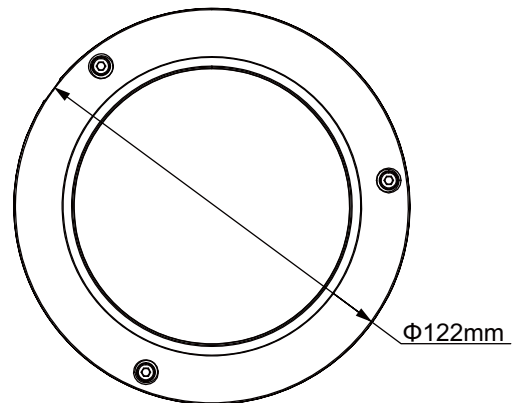

CA-DW181RN-VF

Dimensions (mm)

Accessories (optional)

PFA123	PFA151	PFA152	PFB200W

Dahua Technology Co., Ltd.

1199 BinAn Road, Binjiang District, Hangzhou, China

Tel: +86-571-87688883

Fax: +86-571-87688815

Email: overseas@dahuatech.com

www.dahuasecurity.com

*Design and specifications are subject to change without notice.

© 2014 Dahua Technology