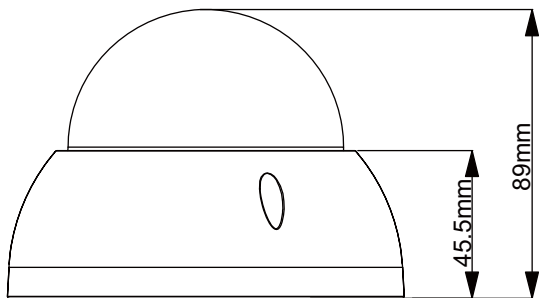

CA-DW181RN-VF

Dimensions (mm)

Accessories (optional)

PFA123	PFA151	PFA152	PFB200W

Dahua Technology Co., Ltd.

1199 BinAn Road, Binjiang District, Hangzhou, China

Tel: +86-571-87688883

Fax: +86-571-87688815

Email: overseas@dahuatech.com

www.dahuasecurity.com

*Design and specifications are subject to change without notice.

© 2014 Dahua Technology