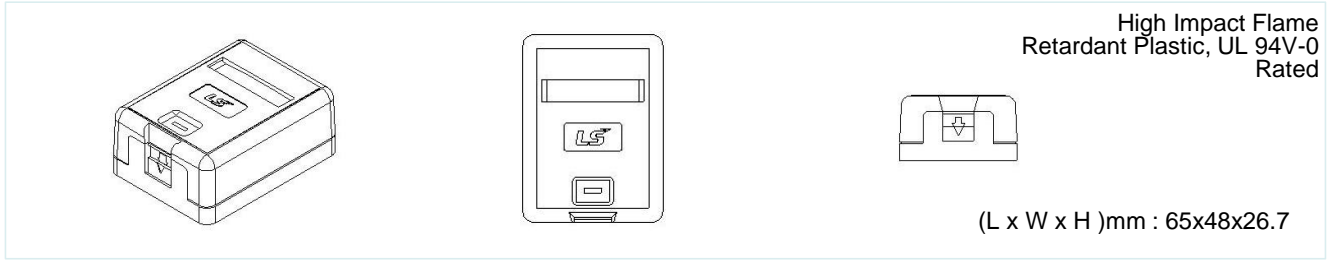

**Surface Mount Box**

Description	Part Numbers	Compatible items
1-Port Surface mount Box with Station ID & Shutter	LS-SMB-1PORT	LS-MJ-UC6E-WH-PLUS, LS-MJ-UC6-WH, LS-MJ-UC5E-WH

**Surface Mount Box**

Description	Part Numbers	Compatible items
2-Port Surface mount Box with Station ID & Shutter	LS-SMB-2PORT	LS-MJ-UC6E-WH-PLUS, LS-MJ-UC6-WH, LS-MJ-UC5E-WH