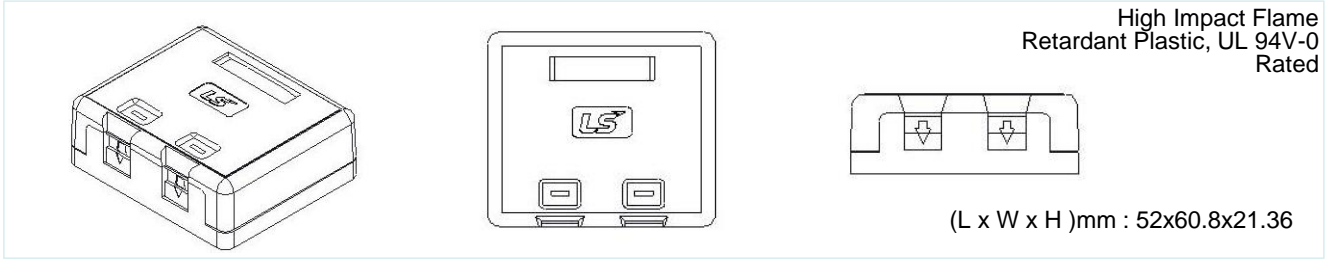

**Surface Mount Box**

Description	Part Numbers	Compatible items
1-Port Surface mount Box with Station ID & Shutter	LS-SMB-1PORT	LS-MJ-UC6E-WH-PLUS, LS-MJ-UC6-WH, LS-MJ-UC5E-WH

**Surface Mount Box**

Description	Part Numbers	Compatible items
2-Port Surface mount Box with Station ID & Shutter	LS-SMB-2PORT	LS-MJ-UC6E-WH-PLUS, LS-MJ-UC6-WH, LS-MJ-UC5E-WH