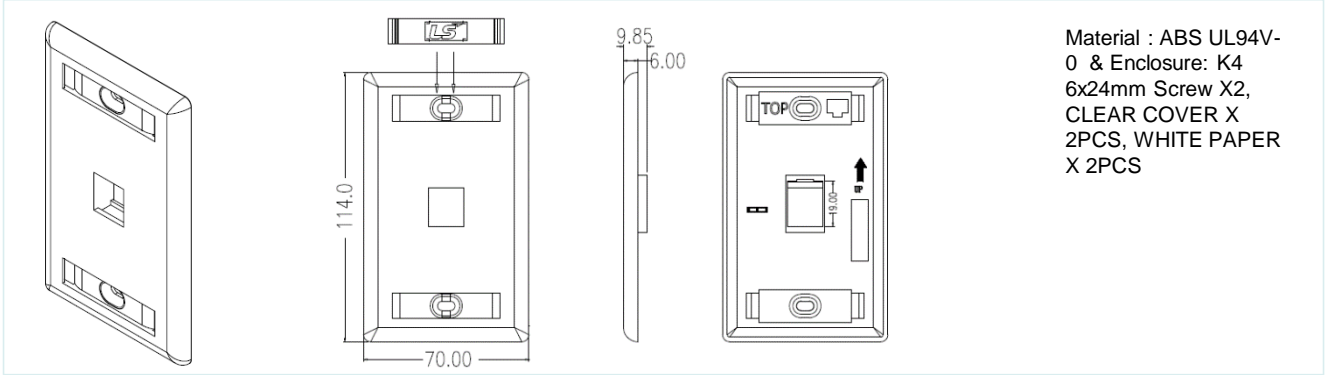

US type Single Gang Face Plate

Material : ABS UL94V-0 & Enclosure: K4 6x24mm Screw X2, CLEAR COVER X 2PCS, WHITE PAPER X 2PCS

Description	Part Numbers	Compatible items
1-port US type Single Gang Faceplate	LS-FP-US-1PORT	BACK BOX: LS-BB-11572-38

US type Single Gang Face Plate

Material : ABS UL94V-0 & Enclosure: K4 6x24mm Screw X2, CLEAR COVER X 2PCS, WHITE PAPER X 2PCS

Description	Part Numbers	Compatible items
2-port US type Single Gang Faceplate	LS-FP-US-2PORT	BACK BOX: LS-BB-11572-38

US type Single Gang Face Plate

Material : ABS UL94V-0 & Enclosure: K4 6x24mm Screw X2, CLEAR COVER X 2PCS, WHITE PAPER X 2PCS

Description	Part Numbers	Compatible items
4-port US type Single Gang Faceplate	LS-FP-US-4PORT	BACK BOX: LS-BB-11572-38