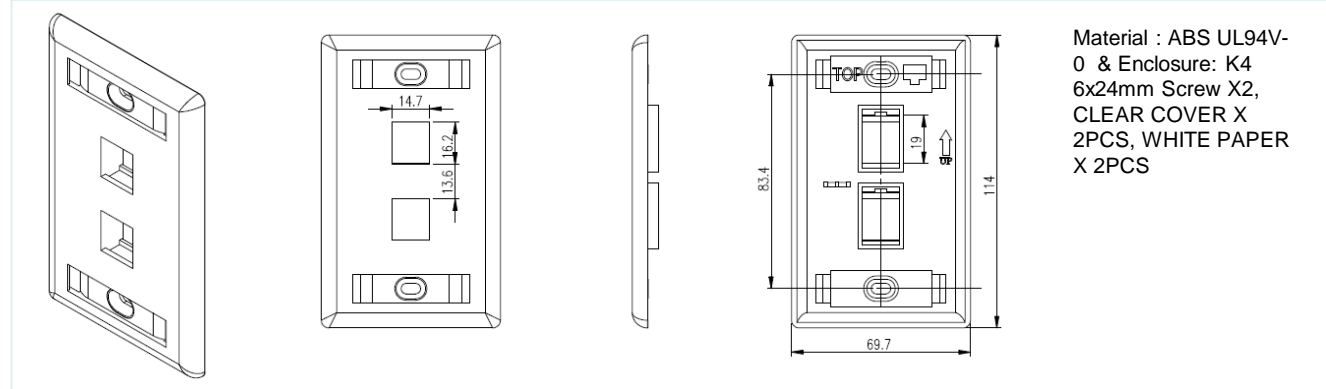

US type Single Gang Face Plate

Material : ABS UL94V-0 & Enclosure: K4 6x24mm Screw X2, CLEAR COVER X 2PCS, WHITE PAPER X 2PCS

Description	Part Numbers	Compatible items
1-port US type Single Gang Faceplate	LS-FP-US-1PORT	BACK BOX: LS-BB-11572-38

US type Single Gang Face Plate

Material : ABS UL94V-0 & Enclosure: K4 6x24mm Screw X2, CLEAR COVER X 2PCS, WHITE PAPER X 2PCS

Description	Part Numbers	Compatible items
2-port US type Single Gang Faceplate	LS-FP-US-2PORT	BACK BOX: LS-BB-11572-38

US type Single Gang Face Plate

Material : ABS UL94V-0 & Enclosure: K4 6x24mm Screw X2, CLEAR COVER X 2PCS, WHITE PAPER X 2PCS

Description	Part Numbers	Compatible items
4-port US type Single Gang Faceplate	LS-FP-US-4PORT	BACK BOX: LS-BB-11572-38