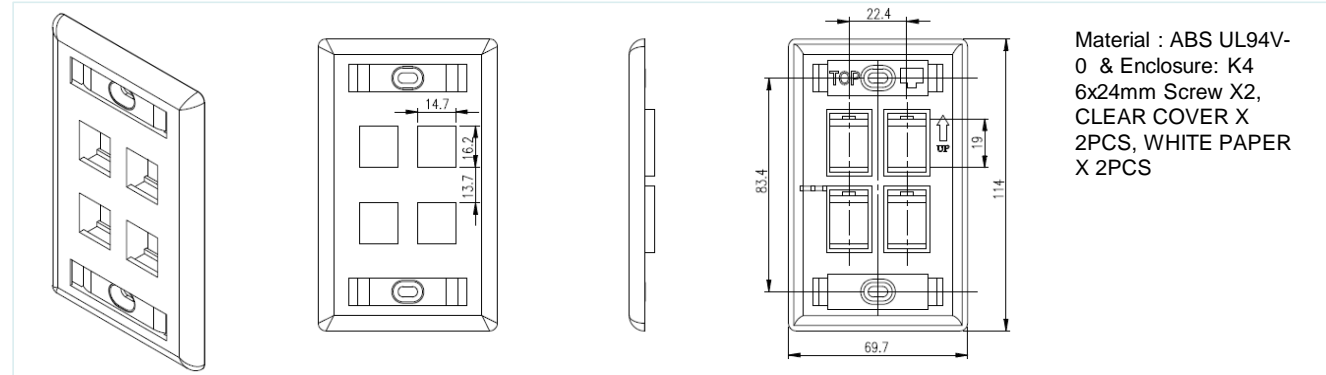

US type Single Gang Face Plate

Material : ABS UL94V-0 & Enclosure: K4 6x24mm Screw X2, CLEAR COVER X 2PCS, WHITE PAPER X 2PCS

Description	Part Numbers	Compatible items
1-port US type Single Gang Faceplate	LS-FP-US-1PORT	BACK BOX: LS-BB-11572-38

US type Single Gang Face Plate

Material : ABS UL94V-0 & Enclosure: K4 6x24mm Screw X2, CLEAR COVER X 2PCS, WHITE PAPER X 2PCS

Description	Part Numbers	Compatible items
2-port US type Single Gang Faceplate	LS-FP-US-2PORT	BACK BOX: LS-BB-11572-38

US type Single Gang Face Plate

Material : ABS UL94V-0 & Enclosure: K4 6x24mm Screw X2, CLEAR COVER X 2PCS, WHITE PAPER X 2PCS

Description	Part Numbers	Compatible items
4-port US type Single Gang Faceplate	LS-FP-US-4PORT	BACK BOX: LS-BB-11572-38