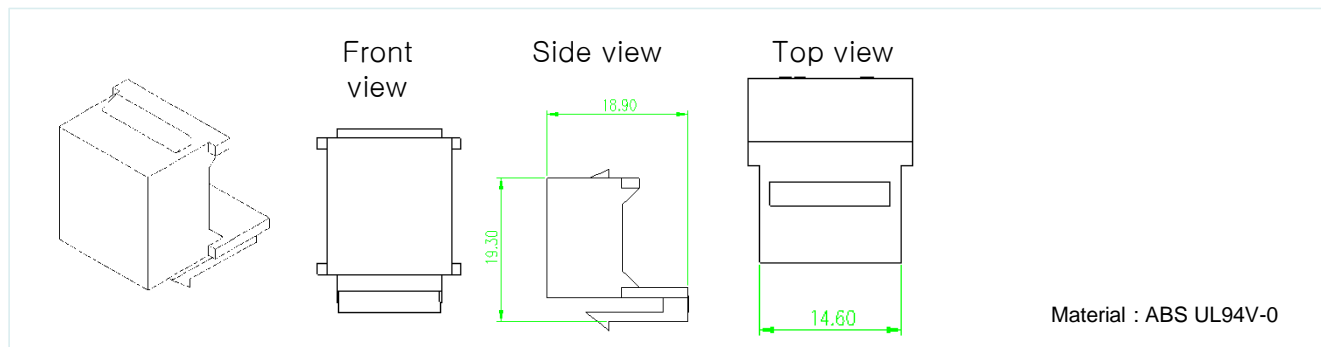

Blank Insert Bezel

Description	Part Numbers	Compatible items
Blank Adaptor Insert	LS-AI-US-BI-1	Patch Panel: LS-PP-XXP, LS-PP-MD,LS-APP-24P series Faceplate: LS-FP-US series