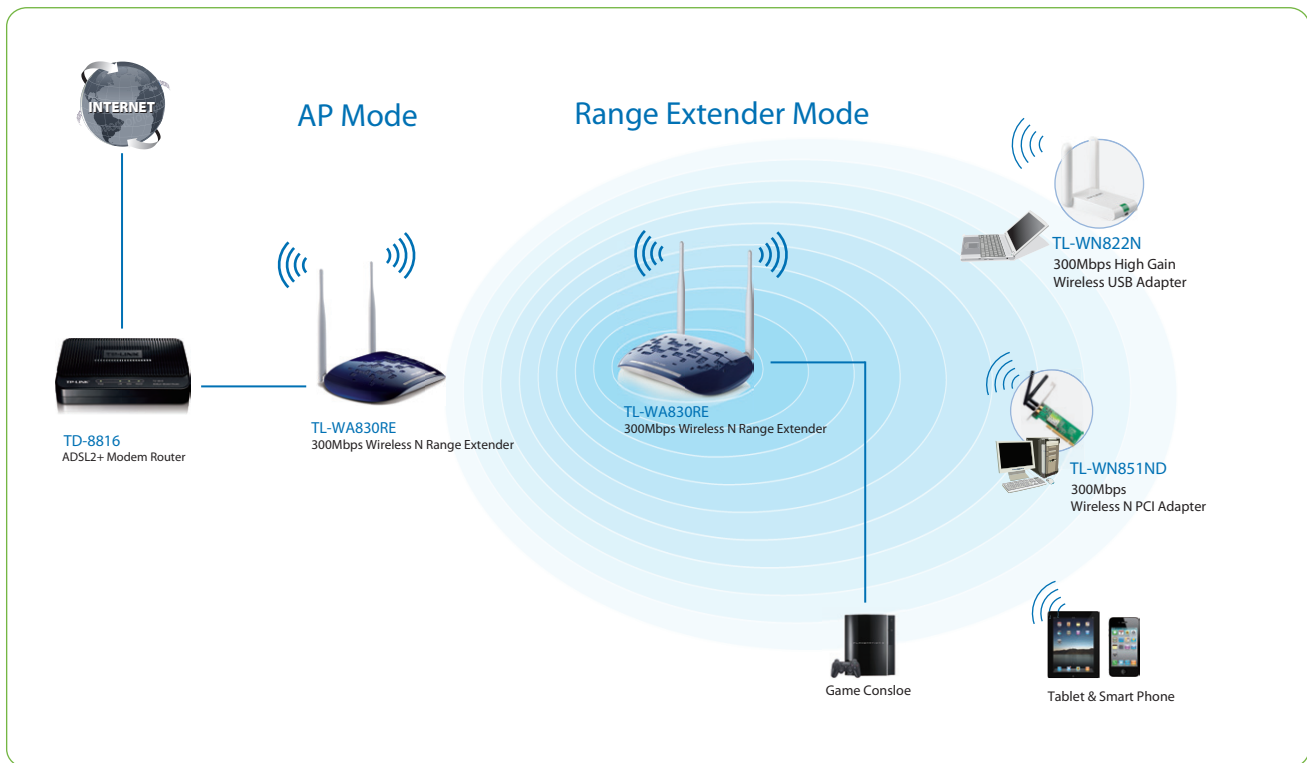

Diagram:

Package:

- 300Mbps Wireless N Range Extender
  TL-WA830RE
- 2 Detachable Omni directional antennas
- RJ-45 Ethernet Cable
- Power supply unit
- Resource CD
- Quick Installation Guide

Related Product:

- 300Mbps Wireless N VoIP ADSL2+ Modem Router
  TD-VG3631
- 300Mbps Wireless N PCI Adapter
  TL-WN851ND
- 300Mbps High Gain Wireless USB Adapter
  TL-WN822N