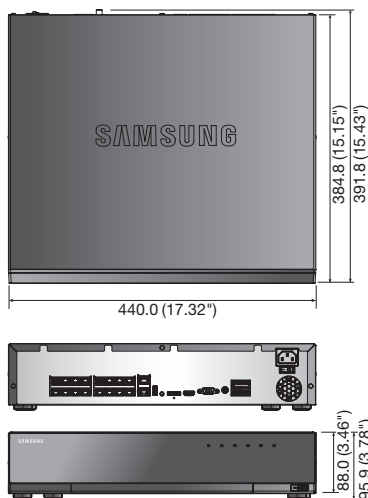

Dimensions

Unit : mm (inch)

SRN-1673S		
DISPLAY		
Video	Inputs / Resolution	Up to 16CH / CIF ~ 8M
	Protocols	Samsung, ONVIF
Live	Local Display	HDMI / VGA
	Multi Screen Display	[Local monitor] 1 / 4 / 6 / 8 / 9 / 13 / 16 / Auto sequence, [Web] 1 / 4 / 9 / 16 / Auto sequence
	Performance	[Local monitor] 8M (20fps), 5M (30fps), 3M (50fps), 2M (150fps), 720p (240fps), D1 (480fps) [Web] 5M (30fps), 3M (60fps), 2M (120fps), 720p (240fps), D1 (480fps)
PERFORMANCE		
Operating System	Embedded	Linux
	Compression	H.264, MJPEG
Recording	Recording Bandwidth	80Mbps, 2M 16 camera real-time recording
	Resolution	CIF ~ 8M
	Mode	Normal, Scheduled, Event (Pre / Post)
	Event Trigger	Alarm input (8), Video loss, Camera event (Alarm in, MD, Video analytics)
	Event Action	E-mail, PTZ preset, Alarm out, Buzzer, Monitor out
Search & Playback	Playback Bandwidth	32Mbps
	Performance	Max. 3 users
	Mode	Date & Time (Calendar) / Event log list / Text search (POS)
	Simultaneous Playback	[Local monitor] Up to 16CH, [Web, CMS] Up to 16CH
	Resolution	CIF ~ 8M
Storage	Fish-eye Dewarping	Via Smartviewer
	Playback Control	Fast/Slow Forward/Backward, Move one step up/down
	Internal	4 SATA (HDD removable at front)
	External (DAS)	1 e-SATA
	Max. Capacity	Internal 16TB
Back up	File Back up	BU/EXE (USB), JPG/AVI (Web, CMS)
	Function	Max. 16CH playback, Date-time/title display
Sensor	Input / Output	8 / 4 (NO 3ea, NO/NC 1ea)
Audio	Input / Compression	16CH (Network) / G.711, G.726, AAC (16/48KHz)
	Audio Communication	2-way
NETWORK		
Protocol Support		TCP/IP, UDP/IP, RTP (UDP), RTP (TCP), RTSP, NTP, HTTP, DHCP (Server, Client), PPPoE, SMTP, ICMP, IGMP, ARP, DNS, DDNS, uPnP, HTTPS, SNMP, ONVIF (Profile-S)
DDNS		Samsung iPOLiS DDNS
Transmission Bandwidth		Max. 160Mbps
Max. Remote Users		Search 3 / Live unicast 10 / Live multicast 20
IP		IPv4 / IPv6
Security		IP address filtering, User access log, 802.1x authentication, Encryption
Language	GUI / Web	English, French, German, Italian, Spanish, Russian, Turkish, Polish, Dutch, Swedish, Czech, Portuguese, Danish, Rumanian, Serbian, Croatian, Hungarian, Greek, Norwegian, Finnish, Korean, Chinese, Japanese, Thai
OS		Supported OS : Window XP (Service pack 2 or above), Vista, 7, 8, Mac OS X (10.6 or above)
Web Browser		Microsoft Internet Explorer (Updated Ver. 8 ~10, IE 9 or above recommended), Mozilla Firefox (Ver. 19.x or above), Google Chrome (Ver. 26.x or above), Apple Safari (Ver. 6.0.3 or above)
Viewer Software	Type	SSM, Webviewer, SmartViewer, iPOLiS mobile viewer
	CMS Support	SDK / CGI (SUNAPI)
FUNCTIONS		
Camera Setup	Register	PnP mode, Manual mode
	Setup Items	IP address, Add profile edit, Bitrate, Compression, GOP, Quality, Camera MD setup, Camera video setup (Simple focus, Brightness/Contrast, Flip/Mirror, IRIS, WDR, D&N, SSSNR, Shutter, SSSDR, DIS)
Camera Control	PoE	Monitor PoE power consumption, On/Off control for each PoE camera, Remote reset for each PoE camera
Easy Configuration		Setup Wizard (Date/Time, Network, Auto camera configuration)
PTZ	Control / Preset	Via GUI, Webviewer, SPC-2000 / 255
	OS	Android, iOS
Smart phone	Control	Live (4CH) / Playback (1CH)
System Control		Mouse, IR Remocon, Web, SPC-2000 (Controller)
INDICATOR / INTERFACE		
Front	Indicator	Power status LED 1ea, HDD action LED 1ea, Alarm status LED 1ea, Record status LED 1ea, Network action LED 1ea, Back up LED 1ea
	USB	2ea (Front 1ea / Rear 1ea)
Connections	HDMI / VGA	1ea / 1ea
	Audio	Out 1ea (RCA, Line)
	Ethernet	RJ-45 16ea (PoE/PoE+, 100Mbps), RJ-45 2ea (LAN/WAN, 1Gbps)
	Alarm Reset	In 8ea (Terminal block) / Out 4ea (Terminal block) Yes (Factory reset, Alarm reset)
SYSTEM		
Log	Log List	Max. 20000 (System log, Event log each)
GENERAL		
Electrical	Input Voltage / Current	100 ~ 240V AC, 50/60Hz / 6 ~ 3A
	Power Consumption	Max. 309W (4 HDD, PoE on), 57W (4 HDD, PoE off)
	PoE Budget	Max. 200W
Environmental	Operating Temperature	+0°C ~ +40°C (+32°F ~ +104°F)
	Operating Humidity	20% ~ 85% RH
Mechanical	Color / Material	Black / Metal
	Dimensions (WxHxD)	440.0 x 88.0 x 384.8mm (17.32" x 3.46" x 15.15") (2U)
	Weight	Approx. 5.6Kg (12.35lb), 1TB HDD 1ea included