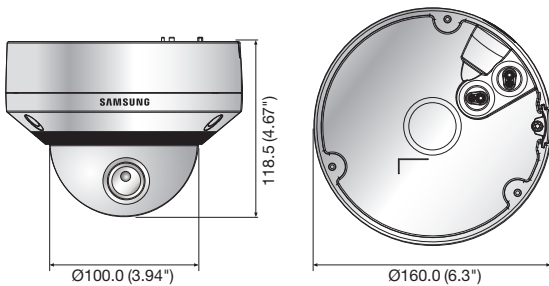

## Key Features

- Max. 1.3M (1280 x 1024) resolution
- 60fps@all resolutions
- 3 ~ 8.5mm (2.8x) motorized varifocal lens
- H.264, MJPEG dual codec, Multiple streaming
- Day & Night (ICR), WDR (130dB)
- Simple focus, P-Iris, Enhanced DIS, Defog
- Multi-crop streaming
- micro SD/SDHC/SDXC memory slot
- IR LED (12ea), IP66, IK10, Bi-directional audio support

## Dimensions

Unit : mm (inch)