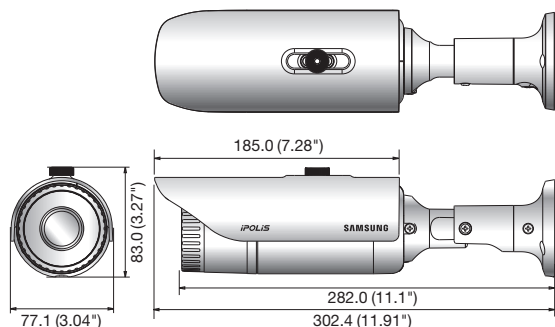

Dimensions

Unit : mm (inch)

* Data recorded on an SD memory card may be lost or damaged by data access during power-off, mechanical shock, memory card detachment, or other operations. Data loss or damage can also occur when a memory card reaches end of life, which varies according to operational conditions. No guarantee is given against damage (including passive damage).