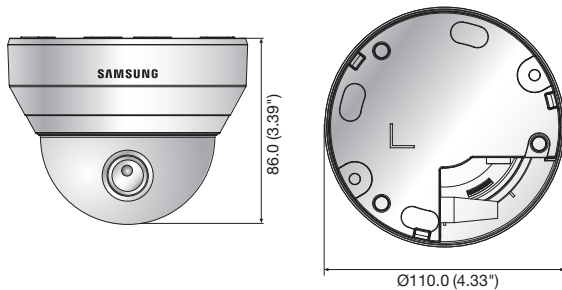

SND-L5013

1.3Megapixel HD Network Dome Camera

Key Features

- Max. 1.3M (1280 x 1024) resolution
- 16 : 9 HD (720P) resolution support
- 3.6mm fixed lens
- 0.085Lux@F1.8 (Color), 0.085Lux@F1.8 (B/W)
- 30fps@all resolutions (H.264)
- H.264, MJPEG dual codec, Multiple streaming
- Motion detection, Tampering
- micro SD/SDHC memory slot, PoE
- Hallway view support (Rotate 90°/270°)
- LDC support (Lens Distortion Correction)

Dimensions

Unit : mm (inch)

Accessories (Optional)

SBP-301HM7 SBP-300LM SBP-300CM SBP-300WM1 SBP-300WM SBP-300B SBP-300PM SBP-300KM

* Data recorded on an SD memory card may be lost or damaged by data access during power-off, mechanical shock, memory card detachment, or other operations. Data loss or damage can also occur when a memory card reaches end of life, which varies according to operational conditions. No guarantee is given against damage (including passive damage).