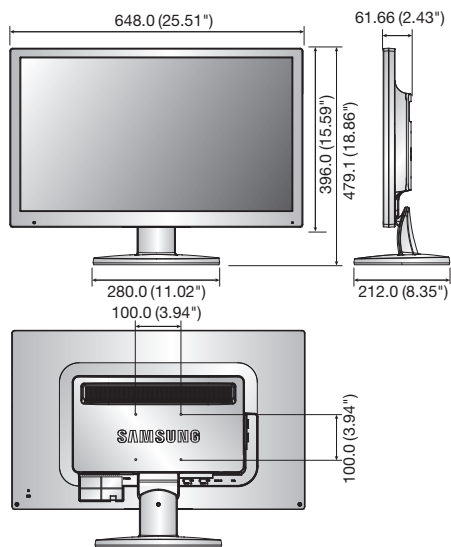

SMT-2731

27" Wide LED Monitor

Key Features

- Support up to 1,920 x 1,080 resolution
- Contrast ratio 1,000 : 1
- Fast response time 5ms
- Video input : HDMI, VGA, BNC

Dimensions

Unit : mm (inch)

SMT-2731

DISPLAY	
Type	LED
Screen Size	27"
Max. Resolution	1,920 x 1,080
Brightness	300cd/m ²
Contrast Ratio	1,000 : 1
Aspect Ratio	16 : 9
Viewing Angle (H/V)	170° / 160°
Display Color	16.7million
Response Time	5ms
Video System	NTSC / PAL
Panel Life	30,000 hours
Filter Type	3D combfilter
INTERFACE	
Video	Connector BNC type (2 in / 2 out)
	Connector 1 Analog RGB 15-pin D-sub
	Input Signal 0.7Vpp ±5%
VGA	Available Format 640 x 350@70Hz 720 x 400@70Hz 640 x 480@60Hz/72Hz/75Hz (VGA) 800 x 600@56Hz/60Hz/72Hz/75Hz (SVGA) 1,024 x 768@60Hz/70Hz/75Hz (XGA) 1,152 x 864@75Hz 1,152 x 870@75Hz 1,280 x 960@60Hz 1,280 x 1,024@60Hz/75Hz (SXGA) 1,360 x 768@60Hz 1,600 x 1,200@60Hz 1,920 x 1,080@60Hz
HDMI	Connector 1 HDMI input (Type A connector)
	Available Format 640 x 480p@60Hz, 720 x 480i@60Hz, 720 x 480p@60Hz 720 x 576i@50Hz, 720 x 576p@50Hz, 1,280 x 720p@50Hz/60Hz 1,920 x 1,080i@50Hz/60Hz, 1,920 x 1,080p@50Hz/60Hz
Audio	Connector 2 RCA type (2 stereo inputs)
	Output Signal Speakers : 2 x 1W
Application Support	Remote controller
ON SCREEN DISPLAY	
Functions	VESA™ DPM compatible
Language	English, Spanish, French, German, Italian, Portuguese, Russian, Swedish, Turkish, Thai, Chinese, Japanese, Korean, Dutch, Danish, Arabic
GENERAL	
Electrical	Input Voltage 100 ~ 240V AC (50/60Hz)
	Power Consumption Max. 39.5W
Environmental	Operating Temperature 0 ~ +40°C (+32°F ~ +104°F)
	Operating Humidity 0% ~ 90% (Non-condensing)
	Dimensions with Stand 648.0 x 479.1 x 212.0mm (25.51" x 18.86" x 8.35")
	Dimensions without Stand 648.0 x 396.0 x 61.66mm (25.51" x 15.59" x 2.43")
Mechanical	Weight 7.28Kg (16.05 lb)
	Protection Glass Yes
	Cabinet Color Black
	Rack Mounts Optional
	VESA Mounts Interface 100 x 100mm (3.94" x 3.94")