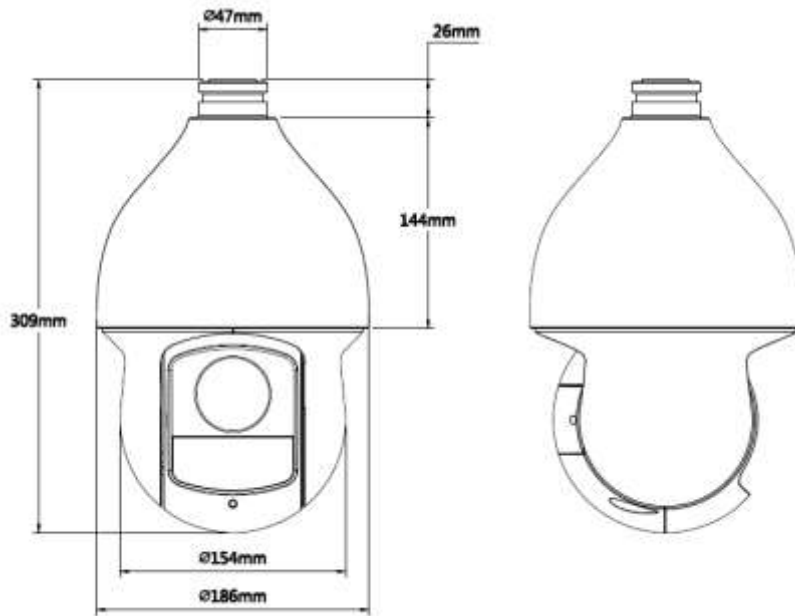

## Technical Specifications

<b>Model</b>	<b>DH-SD59220T-HN</b>
<b>Camera</b>	
Image Sensor	1/2.8" CMOS
Effective Pixels	1944(H) x 1092(V), 2Megapixels
Scanning System	Progressive
Electronic Shutter Speed	1/3 ~ 1/30,000s
Min. Illumination	Color: 0.05Lux@F1.4; B/W: 0.005Lux@F1.4
S/N Ratio	More than 55dB
<b>Camera Features</b>	
Day/Night	Auto(ICR) / Color / B/W
Backlight Compensation	BLC / HLC / DWDR (Digital WDR)
White Balance	Auto, ATW, Indoor, Outdoor, Manual
Gain Control	Auto / Manual
Noise Reduction	Ultra DNR (2D/3D)
Privacy Masking	Up to 24 areas
Digital Zoom	16x
<b>Lens</b>	
Focal Length	4.7mm ~ 94.0mm (20x Optical zoom)
Max Aperture	F1.4 ~ F2.6
Focus Control	Auto / Manual
FOV-H	H: 56.1° ~ 3.1°
Close Focus Distance	100mm~ 1000mm
<b>PTZ</b>	
Pan/Tilt Range	Pan: 0° ~ 360° endless; Tilt: -15° ~ 90°, auto flip 180°
Manual Control Speed	Pan: 0.1° ~300° /s; Tilt: 0.1° ~200° /s
Preset Speed	Pan: 400° /s; Tilt: 300° /s
Preset	300
PTZ Mode	5 Pattern, 8 Tour, Auto Pan, Auto Scan
Speed Setup	Human-oriented focal length/ speed adaptation
Power up Action	Auto restore to previous PTZ and lens status after power failure
Idle Motion	Activate Preset/ Pan/ Scan/ Tour/ Pattern if there is no command in the specified period
IR Distance	100m
<b>Video</b>	
Compression	H.264 / MJPEG

## Dimensions (mm)